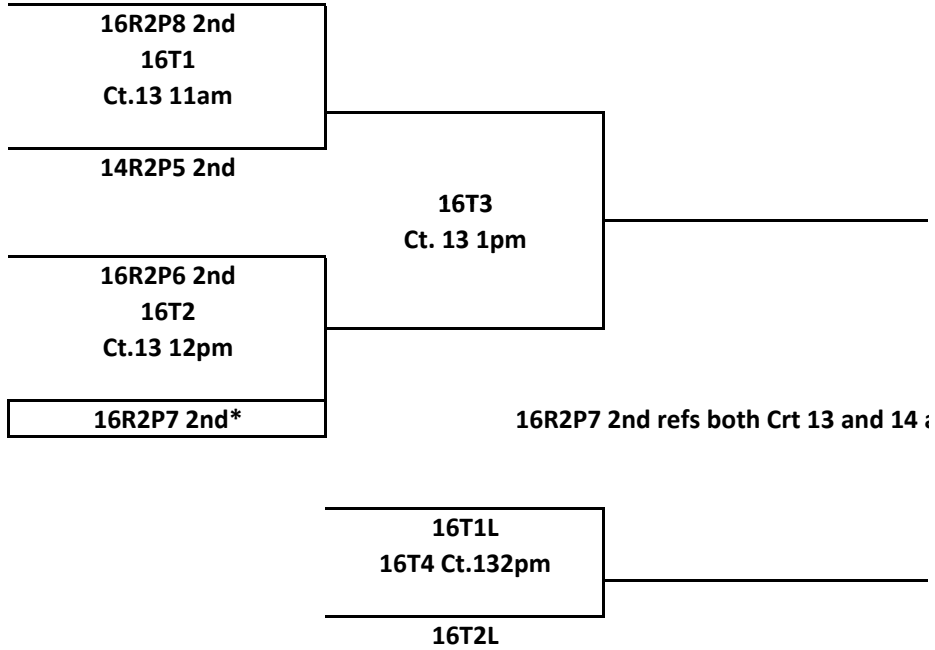

Zinc @ CSC

Saturday	Ct. 1(TI)	Ct. 2(TI)	Ct. 3(TI)	Ct. 4(TI)	Ct. 5(TI)	Ct. 6(TI)	Ct. 7(TI)
8am	16R1P1	16R1P2	16R1P4	13R1P1	13R1P3	12s Pool	12 Pool
	1v3 ref 2	1v3 ref 2	1v3 ref 2	1v3 ref 2	1v3 ref 2	3v4 ref 6	2v5 ref 1
9am	16R1P1	16R1P2	16R1P4	13R1P1	13R1P3	12s Pool	12 Pool
	2v4 ref 1	2v4 ref 1	2v4 ref 1	2v4 ref 1	2v4 ref 1	4v7 ref 5	1v6 ref 2
10am	16R1P1	16R1P2	16R1P4	13R1P1	13R1P3	12s Pool	12 Pool
	1v4 ref 3	1v4 ref 3	1v4 ref 3	1v4 ref 3	1v4 ref 3	4v5 ref 7	2v3 ref 6
11am	16R1P1	16R1P2	16R1P4	13R1P1	13R1P3	12s Pool	12 Pool
	2v3 ref 1	2v3 ref 1	2v3 ref 1	2v3 ref 1	2v3 ref 1	6v7 ref 4	1v3 ref 2
Noon	16R1P1	16R1P2	16R1P4	13R1P1	13R1P3	12s Pool	12 Pool
	3v4 ref2	3v4 ref2	3v4 ref2	3v4 ref2	3v4 ref2	2v4 ref 7	1v5 ref 3
1pm	16R1P1	16R1P2	16R1P4	13R1P1	13R1P3	X	X
	1v2 ref 4	1v2 ref 4	1v2 ref 4	1v2 ref 4	1v2 ref 4	X	X
2pm	16R1P3	16R1P5	16R1P6	13X1	13X3	15R1P1	15R2P2
	1v3 ref 2	1v3 ref 2	1v3 ref 2	13R1P11ST V 13R1P32ND	13R1P31ST V 13R1P12ND	1v3	1v3
				REF 13R1P13RD	REF 13R1P33RD	ref2	ref2
3pm	16R1P3	16R1P5	16R1P6	13R1P2	13R1P4	15R1P1	15R2P2
	2v4 ref 1	2v4 ref 1	2v4 ref 1	1v3 ref 2	1v3 ref 2	2v4 ref 1	2v4 ref 1
4pm	16R1P3	16R1P5	16R1P6	13R1P2	13R1P4	15R1P1	15R2P2
	1v4 ref 3	1v4 ref 3	1v4 ref 3	2v4 ref 1	2v4 ref 1	1v4 ref 3	1v4 ref 3
5pm	16R1P3	16R1P5	16R1P6	13R1P2	13R1P4	15R1P1	15R2P2
	2v3 ref 1	2v3 ref 1	2v3 ref 1	1v4 ref 3	1v4 ref 3	2v3 ref 1	2v3 ref 1
6pm	16R1P3	16R1P5	16R1P6	13R1P2	13R1P4	15R1P1	15R2P2
	3v4 ref2	3v4 ref2	3v4 ref2	2v3 ref 1	2v3 ref 1	3v4 ref2	3v4 ref2
7pm	16R1P3	16R1P5	16R1P6	13R1P2	13R1P4	15R1P1	15R2P2
	1v2 ref 4	1v2 ref 4	1v2 ref 4	3v4 ref2	3v4 ref2	1v2 ref 4	1v2 ref 4
						15X1	15X2
8pm				13R1P2	13R1P4	15R1P11ST V 15R1P22ND	15R1P21ST V 15R1P12ND
				1v2 ref 4	1v2 ref 4	REF 15R1P13RD	REF 15R1P23RD
9PM				13X2	13X4		
				13R1P21ST V 13R1P42ND	13R1P41ST V 13R1P22ND		
				REF 13R1P23RD	REF 13R1P43RD		