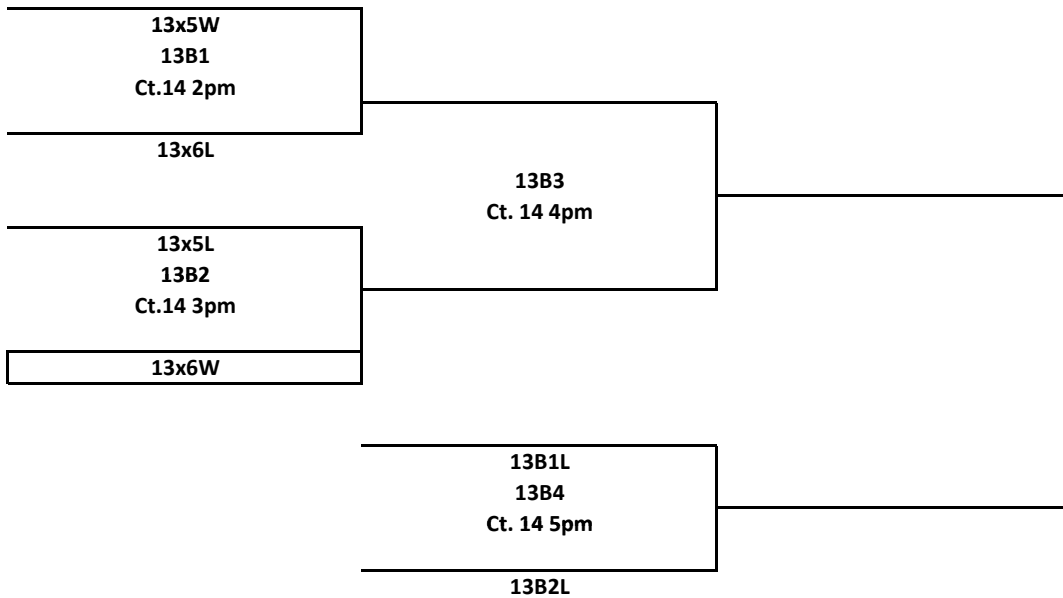

Presidents Day

2/13 14/2010

13 & under

Bronze @ CSC