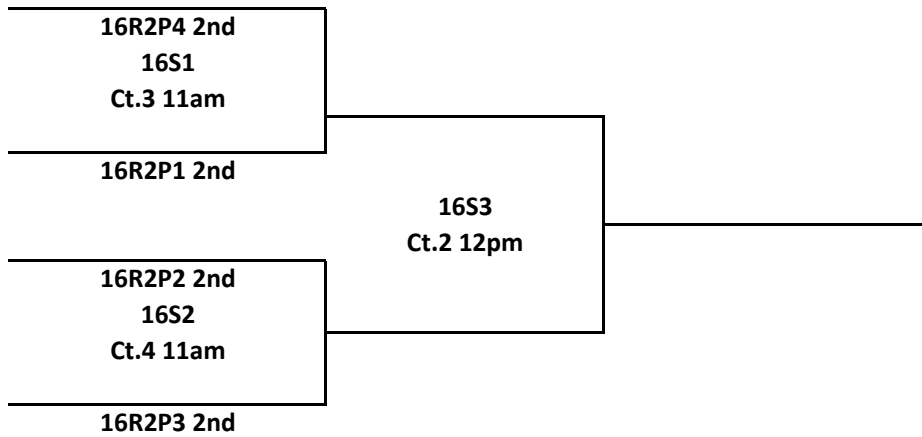

Presidents Day

2/13 14/2010

16 & under

Gold @ TI

Silver @ TI