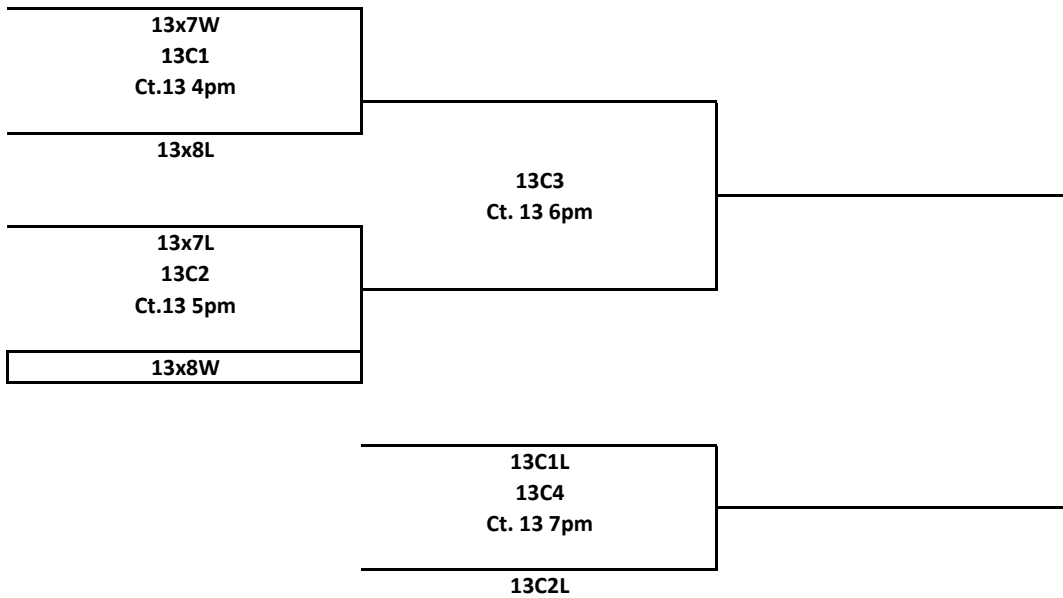

Copper @ CSC