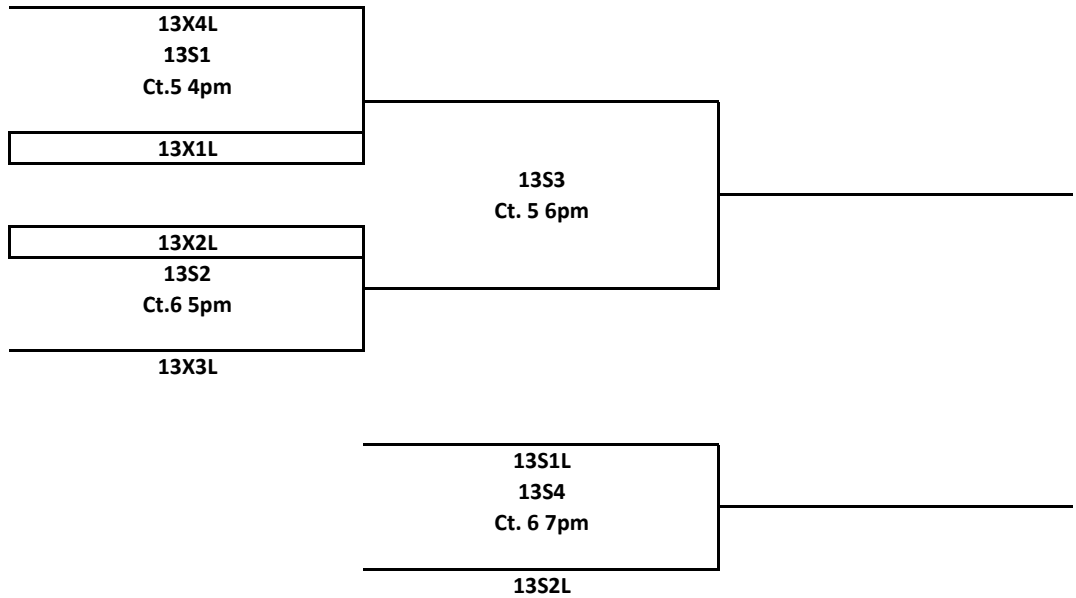

Presidents Day

2/13 14/2010

13 & under

Gold @ TI

Silver @ TI