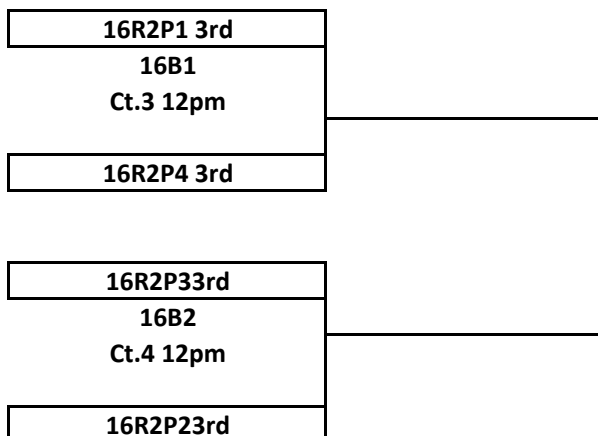

Presidents Day

2/13 14/2010

16 & under

Bronze @ TI