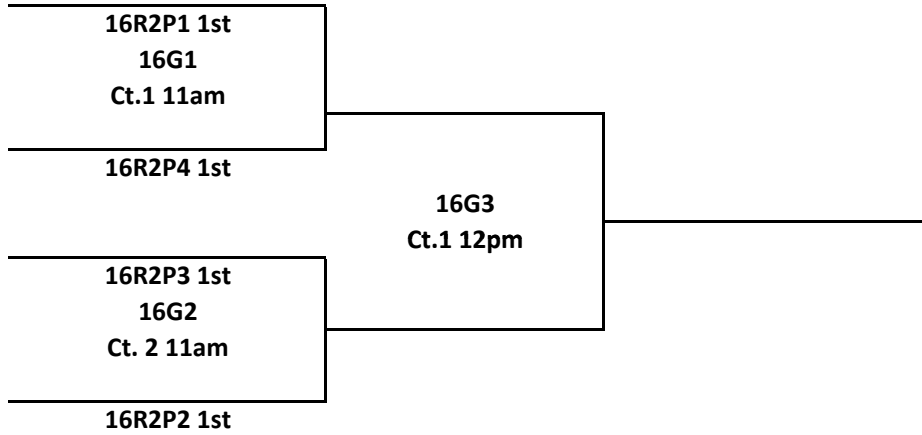

Presidents Day

2/13 14/2010

16 & under

Gold @ TI