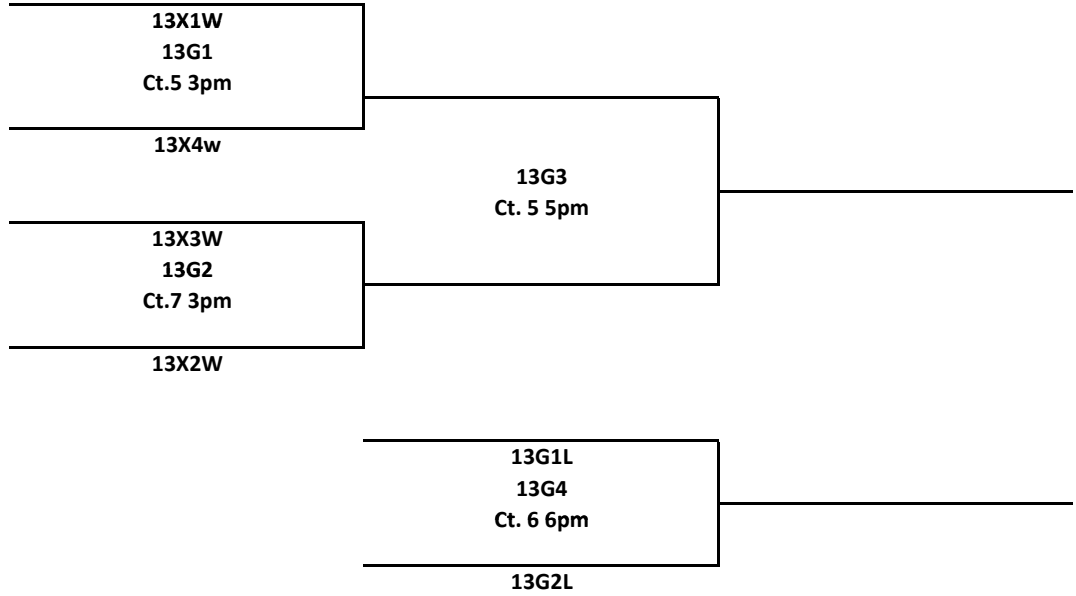

Presidents Day

2/13 14/2010

13 & under

Gold @ TI