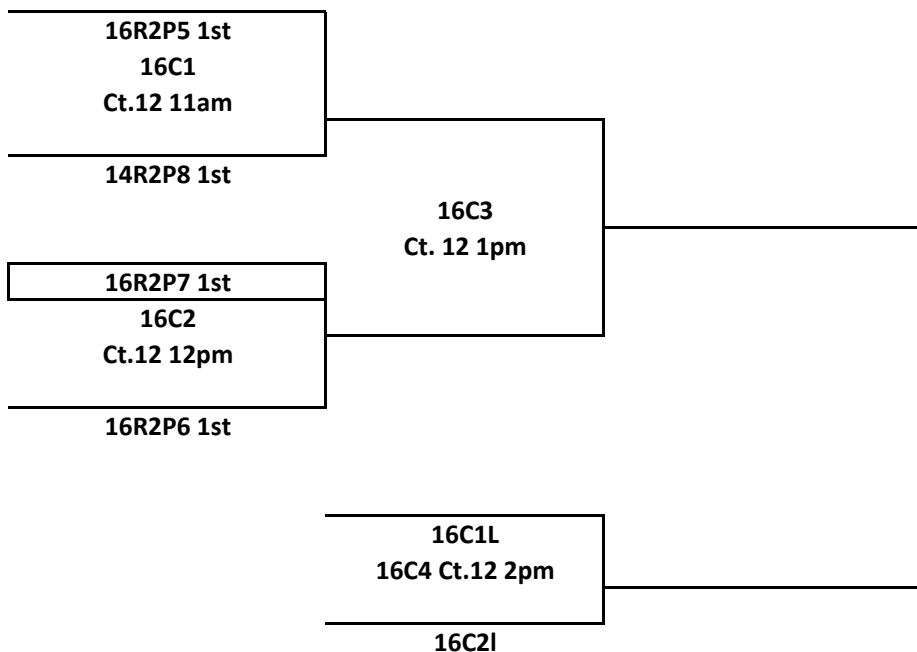

Copper @ CSC